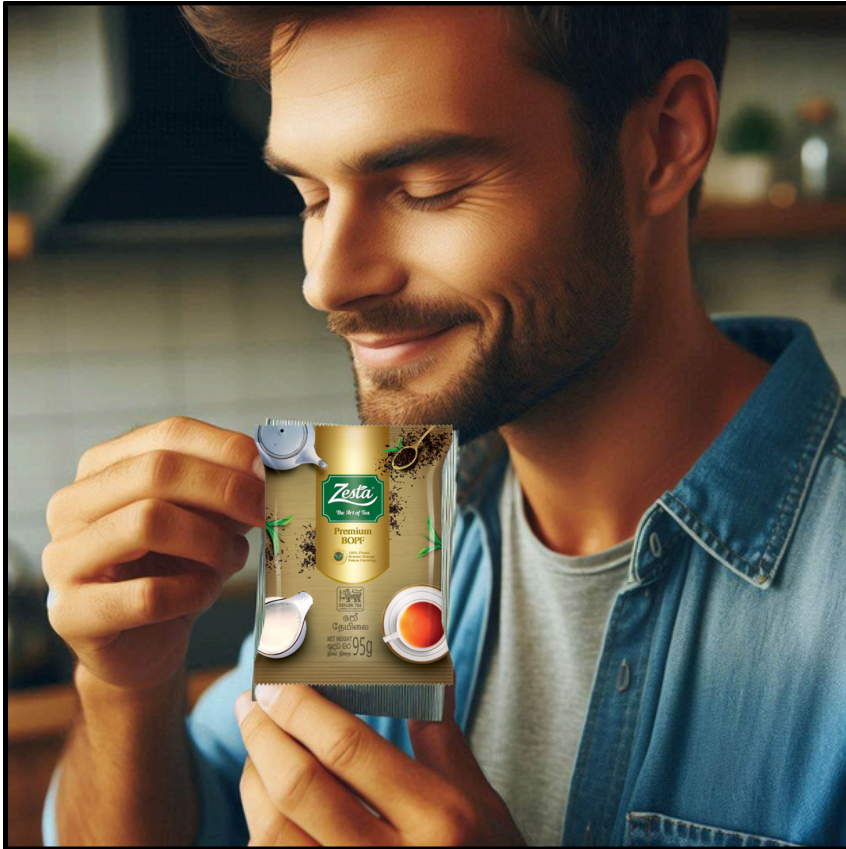

SCENE: 2

SHOT: 2C

The husband opens the Zesta tea pack and smells the freshness of it.

Camera: Medium close up

Music: Light background music which should be intimate and sentimental

Sound effects: None

Time: 0.5 s

Image sources:

Background - DALL·E 3 (Original AI image generated by the creator)

Zesta tea pack - MyZestaStory website